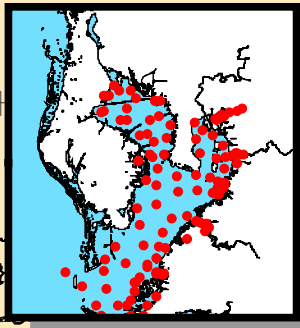

Sample locations used to generate this map

Contour generated from data collected from: 02-20-2007 to 02-20-2008

### Tampa Bay Water Quality Contour Map for: Dissolved oxygen (DO)

**DISCLAIMER:**  
This map is for reference purposes only. The confidence of this contour map increases if an even distribution of sampling locations is used to generate it. Review the locations of the samples in the inset map to help you determine the accuracy of the contours.